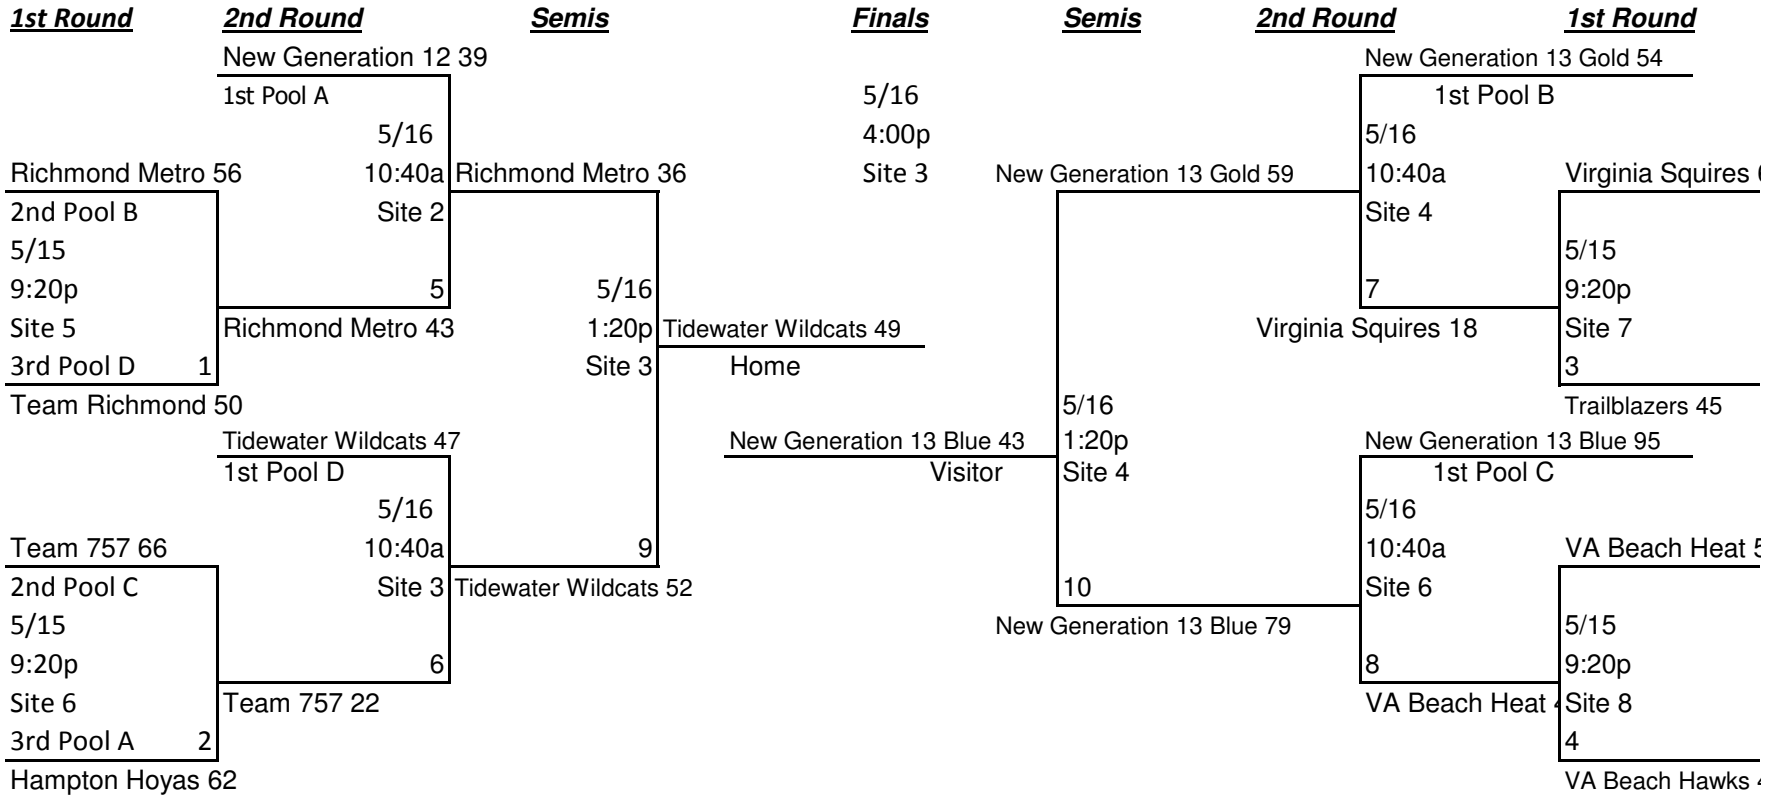

8 Minute Quarters

POOL A

- A 1 New Generation 12
- A 2 Hampton Hoyas
- A 3 VA Beach Thunder
- A 4 Virginia Squires

W	L	Pts	Place
3		68	1st
1	2	-38	3rd
	3	-70	4th
2	1	40	2nd

	home	visitor	time	site	results
5/14	A 4	A 1	6:00p	7	A 4 <u>34</u> A1 <u>51</u>
5/14	A 2	A 3	8:30p	8	A 2 <u>59</u> A3 <u>18</u>
5/15	A 2	A 4	8:00a	7	A 2 <u>29</u> A4 <u>51</u>
5/15	A 1	A 3	9:20a	7	A 1 <u>73</u> A3 <u>15</u>
5/15	A 3	A 4	2:40p	7	A 3 <u>27</u> A4 <u>67</u>
5/15	A 1	A 2	4:00p	7	A 1 <u>82</u> A2 <u>44</u>

POOL C

- C 1 New Generation 13 Blue
- C 2 Team 757
- C 3 Trailblazers

W	L	Pts	Place
2		74	1st
1	1	-11	2nd
	2	-63	3rd

	home	visitor	time	site	results
5/14	C 1	C 2	6:00p	8	C 1 <u>76</u> C 2 <u>44</u>
5/15	C 2	C 3	12:00p	7	C 2 <u>60</u> C 3 <u>56</u>
5/15	C 1	C 3	6:40p	7	C 1 <u>88</u> C 3 <u>29</u>

POOL B

- B 1 New Generation 13 Gold
- B 2 VA Beach Hawks
- B 3 Richmond Metro

W	L	Pts	Place
2		41	1st
	2	-30	3rd
1	1	-11	2nd

	home	visitor	time	site	results
5/14	B 1	B 2	9:45p	8	B 1 <u>58</u> B 2 <u>17</u>
5/15	B 2	B 3	10:40a	7	B 2 <u>52</u> B 3 <u>69</u>
5/15	B 1	B 3	5:20p	7	B 1 <u>59</u> B 3 <u>33</u>

POOL D

- D 1 VA Beach Heat
- D 2 Tidewater Wildcats
- D 3 Team Richmond

W	L	Pts	Place
1	1	-7	2nd
2		30	1st
	2	-23	3rd

	home	visitor	time	site	results
5/14	D 1	D 2	7:15p	8	D 1 <u>34</u> D 2 <u>67</u>
5/15	D 2	D 3	1:20p	7	D 2 <u>78</u> D 3 <u>22</u>
5/15	D 1	D 3	6:40p	9	D 1 <u>53</u> D 3 <u>45</u>

Sites

1 - BWSP Court 1	5 - BWSP Court 5	9 Bethel HS
2 - BWSP Court 2	6 - BWSP Court 6	
3 - BWSP Court 3	7 - BWSP Court 7	
4 - BWSP Court 4	8 - BWSP Court 8	

8 Minute Quarters

1. Sites
2. 5 - BWSP Court 5
   - 6 - BWSP Court 6
   - 7 - BWSP Court 7
   - 8 - BWSP Court 8
   - 9 Bethel HS