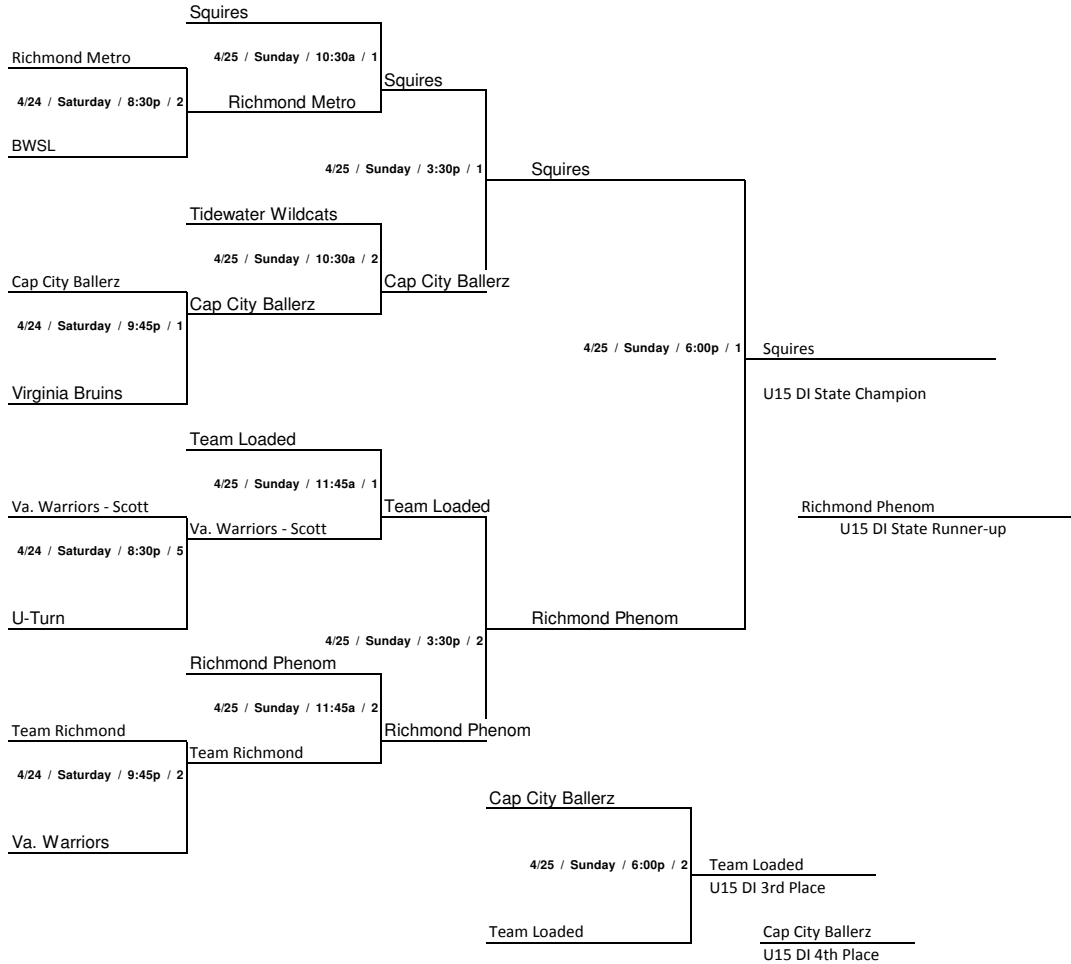

2010 U15 DI State Tournament
(Revised 4/20/10)

W	L	
2	1	A 1 Team Richmond
1	2	A 2 Virginia Bruins
3	0	A 3 Squires
0	3	A 4 Virginia Storm

Friday	Time	Site	Results
A 1 v A 2	6:30p	1	A 1 <u>45</u> A 2 <u>29</u>
A 3 v A 4	7:45p	5	A 3 <u>82</u> A 4 <u>28</u>

Saturday	Time	Site	Results
A 3 v A 1	11:45a	1	A 3 <u>60</u> A 1 <u>48</u>
A 4 v A 2	11:45a	2	A 4 <u>27</u> A 2 <u>35</u>
A 1 v A 4	3:30p	3	A 1 <u>55</u> A 4 <u>22</u>
A 2 v A 3	4:45p	2	A 2 <u>46</u> A 3 <u>65</u>

W	L	
0	3	B 1 BWSL
1	1	B 2 Virginia Warriors - Scott
2	0	B 3 Richmond Phenom

Friday	Time	Site	Results
B 2 v B 3	6:30p	5	B 2 <u>60</u> B 3 <u>93</u>

Saturday	Time	Site	Results
B 3 v B 1	10:30a	1	B 3 <u>15</u> B 1 <u>0</u>
B 1 v B 2	3:30p	2	B 1 <u>0</u> B 2 <u>15</u>

W	L	
2	0	C 1 Team Loaded
1	1	C 2 Cap City Ballerz
0	2	C 3 Virginia Warriors

Friday	Time	Site	Results
C 1 v C 2	9:00p	1	C 1 <u>70</u> C 2 <u>37</u>

Saturday	Time	Site	Results
C 3 v C 1	11:45a	3	C 3 <u>39</u> C 1 <u>62</u>
C 2 v C 3	4:45p	3	C 2 <u>62</u> C 3 <u>49</u>

W	L	
2	0	D 1 Tidewater Wildcats
1	1	D 2 Richmond Metro
0	2	D 3 U-Turn

Friday	Time	Site	Results
D 2 v D 3	7:45p	3	D 2 <u>58</u> D 3 <u>39</u>

Saturday	Time	Site	Results
D 3 v D 1	10:30a	3	D 3 <u>59</u> D 1 <u>70</u>
D 1 v D 2	3:30p	1	D 1 <u>56</u> D 2 <u>44</u>

home team listed first

home team listed on top in brackets