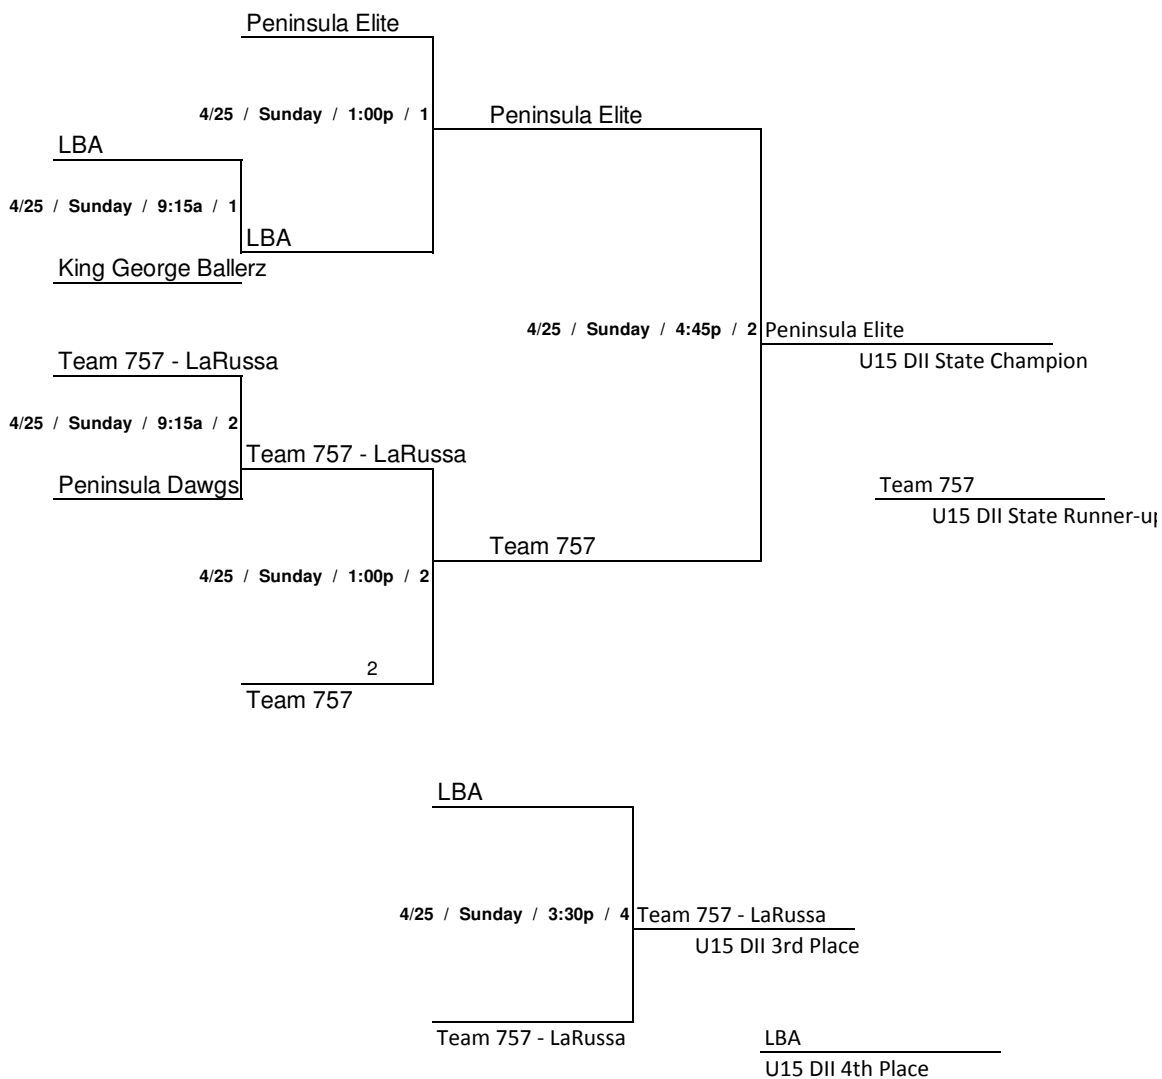

Friday	Time	Site	Results
A 1 v A 3	9:00p	3	A 1 <u>57</u> A 3 <u>47</u>
A 2 v A 4	9:00p	5	A 2 <u>43</u> A 4 <u>47</u>

Saturday	Time	Site	Results
A 4 v A 1	1:00p	1	A 4 <u>27</u> A 1 <u>68</u>
A 3 v A 2	1:00p	3	A 3 <u>53</u> A 2 <u>31</u>
A 1 v A 2	6:00p	1	A 1 <u>73</u> A 2 <u>32</u>
A 3 v A 4	8:30p	1	A 3 <u>59</u> A 4 <u>24</u>

W	L	
1	1	B 1 Legends Basketball Academy
0	2	B 2 Peninsula Dawgs
2	0	B 3 Team 757

Saturday	Time	Site	Results
B 1 v B 3	9:15a	3	B 1 <u>65</u> B 3 <u>87</u>
B 2 v B 1	2:15p	3	B 2 <u>0</u> B 1 <u>15</u>
B 3 v B 2	7:15p	1	B 3 <u>15</u> B 2 <u>0</u>

home team listed first

home team listed on top in brackets

**2010 U15 DII State Tournament
(Revised 4/20/10)**