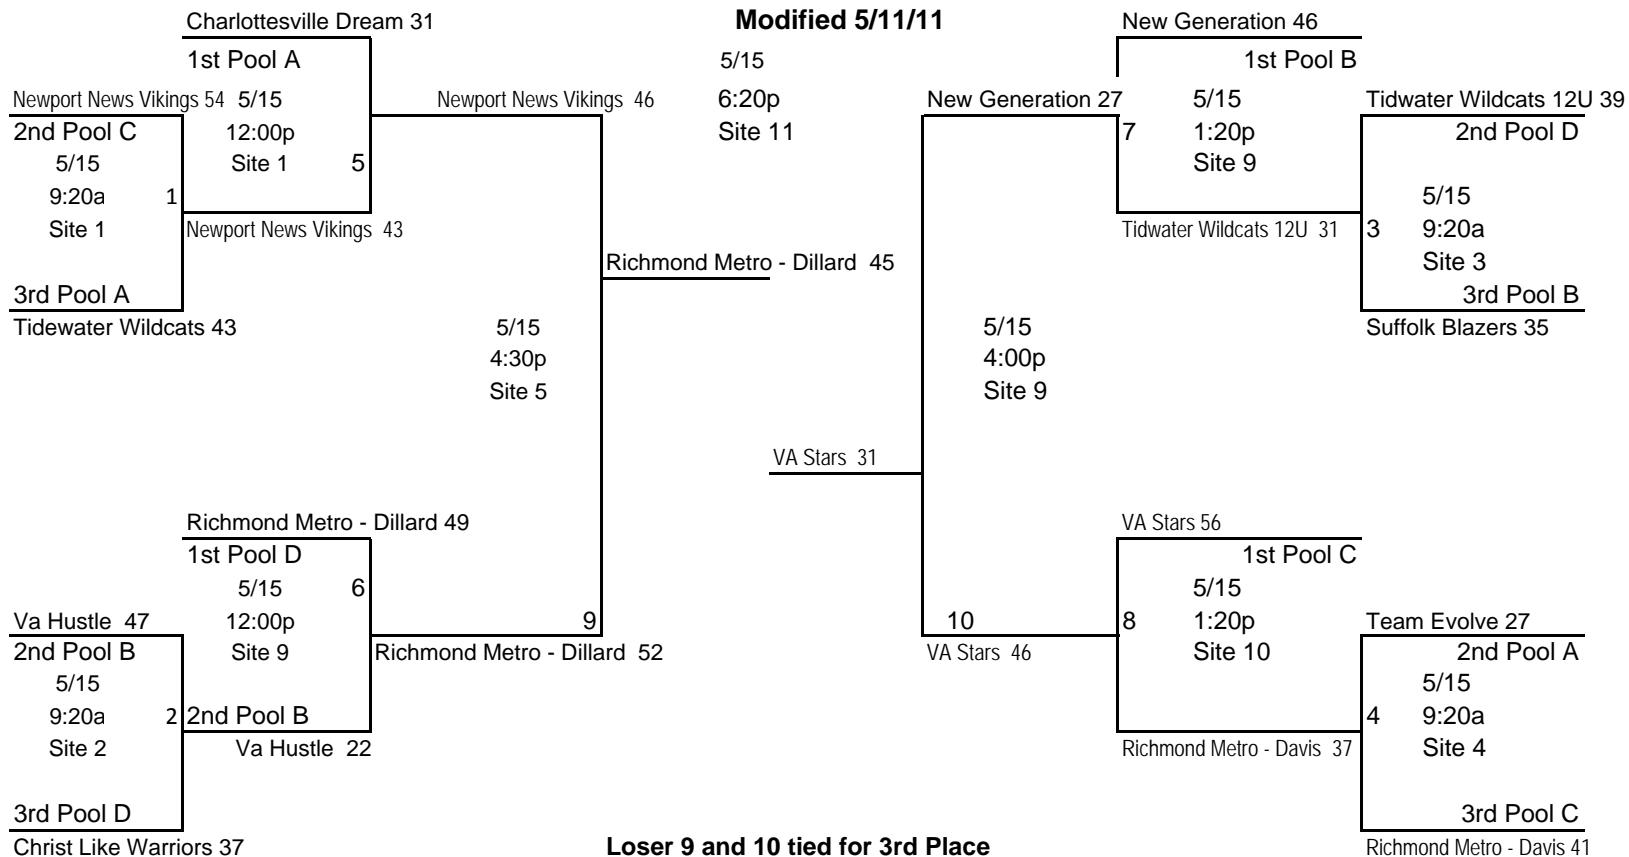

POOL C

- C 1 Newport News Vikings
- C 2 Richmond Metro - Davis
- C 3 VA Stars

W	L	Pts	Place
1	1		2nd
	2		3rd
2			1st

home	visitor	time	site	results
5/13	C 1 C 2	9:45p	1	C 1 <u>38</u> C 2 <u>37</u>
5/14	C 2 C 3	10:40a	4	C 2 <u>33</u> C 3 <u>49</u>
5/14	C 3 C 1	3:30p	11	C 3 <u>46</u> C 1 <u>35</u>

POOL D

- D 1 Richmond Metro - Dillard
- D 2 Tidwater Wildcats 12U
- D 3 Christ Like Warriors

W	L	Pts	Place
2			1st
1	1		2nd
	2		3rd

home	visitor	time	site	results
5/13	D 1 D 2	9:45p	8	D 1 <u>61</u> D 2 <u>60</u>
5/14	D 2 D 3	9:20a	8	D 2 <u>52</u> D 3 <u>29</u>
5/14	D 3 D 1	7:15p	13	D 3 <u>28</u> D 1 <u>54</u>

Sites

- 1 BWSP Court 1
- 2 BWSP Court 2
- 3 BWSP Court 3
- 4 BWSP Court 4

Sites

- 5 BWSP Court 5
- 6 BWSP Court 6
- 7 BWSP Court 7
- 8 BWSP Court 8

- 9 Bethel HS
- 10 Hampton HS
- 11 Phoebus HS
- 12 Lindsay MS

- 13 Warwick Rec. Center

Virginia AAU District Eastern Region Championship
 May 13 - 15, 2011
 Hampton, VA
 Boys 6th Grade Division II

7 Minute Quarters

Modified 5/11/11

Sites

- 1 BWSP Court 1
- 2 BWSP Court 2
- 3 BWSP Court 3
- 4 BWSP Court 4