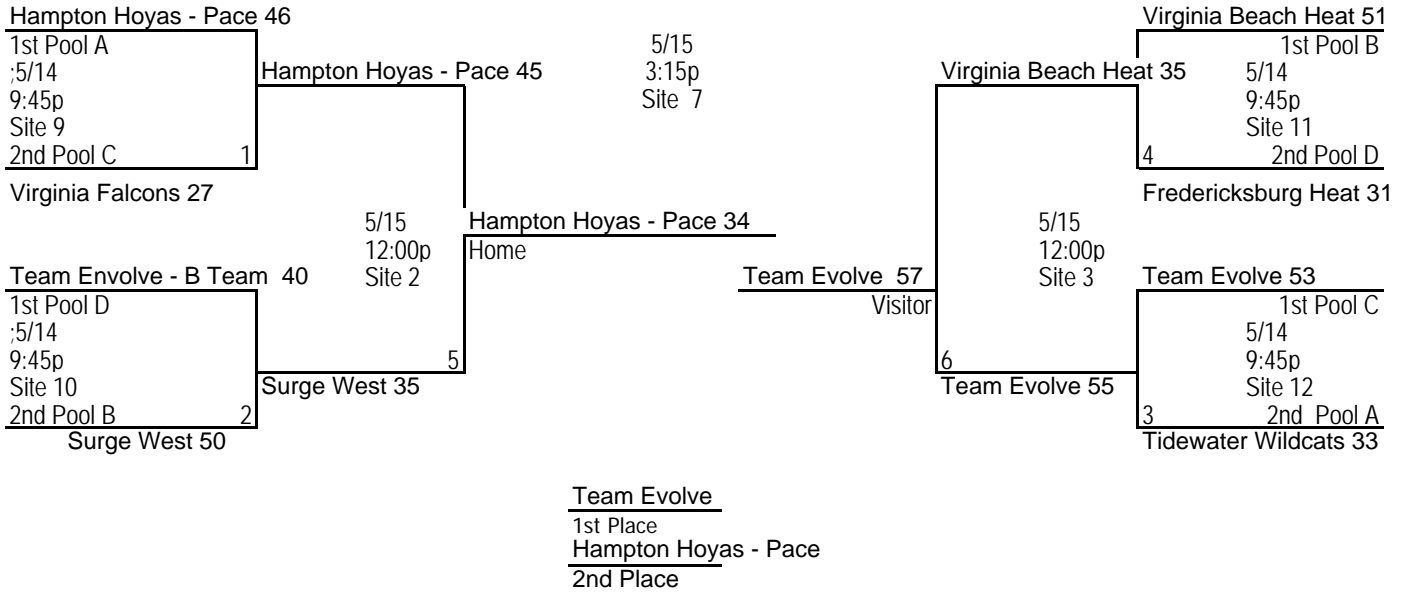

virginia AAU District Eastern Region Championship
May 13 - 15, 2011
Hampton, VA
Boys 7th Grade Division II
8 Minute Quarters
Brackets

Loser 5 & 6 - Tied for 3rd

Sites				
1 BWSP Court 1	5 BWSP Court 5	9	Bethel HS	13 warwick Rec. cent
2 BWSP Court 2	6 BWSP Court 6	10	Hampton HS	
3 BWSP Court 3	7 BWSP Court 7	11	Phoebus HS	
4 BWSP Court 4	8 BWSP Court 8	12	Lindsay MS